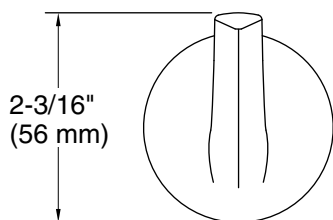

## Technical Information

All product dimensions are nominal.

Installation Type: Wall-mount

Material: Zinc, Stainless Steel